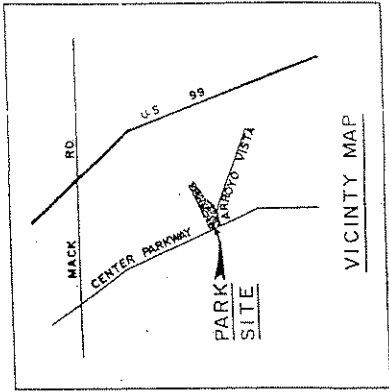

REVISIONS	DATE BY

DRAWN BY P. HUMANET
DESIGNED BY
LANDSCAPE ARCHITECT
DATE 1-92
FIELD BOOK SCALE

CITY OF SACRAMENTO
DEPARTMENT OF COMMUNITY SERVICES

VALLEY HI PARK (16.39 AC.)
8185 Center Parkway